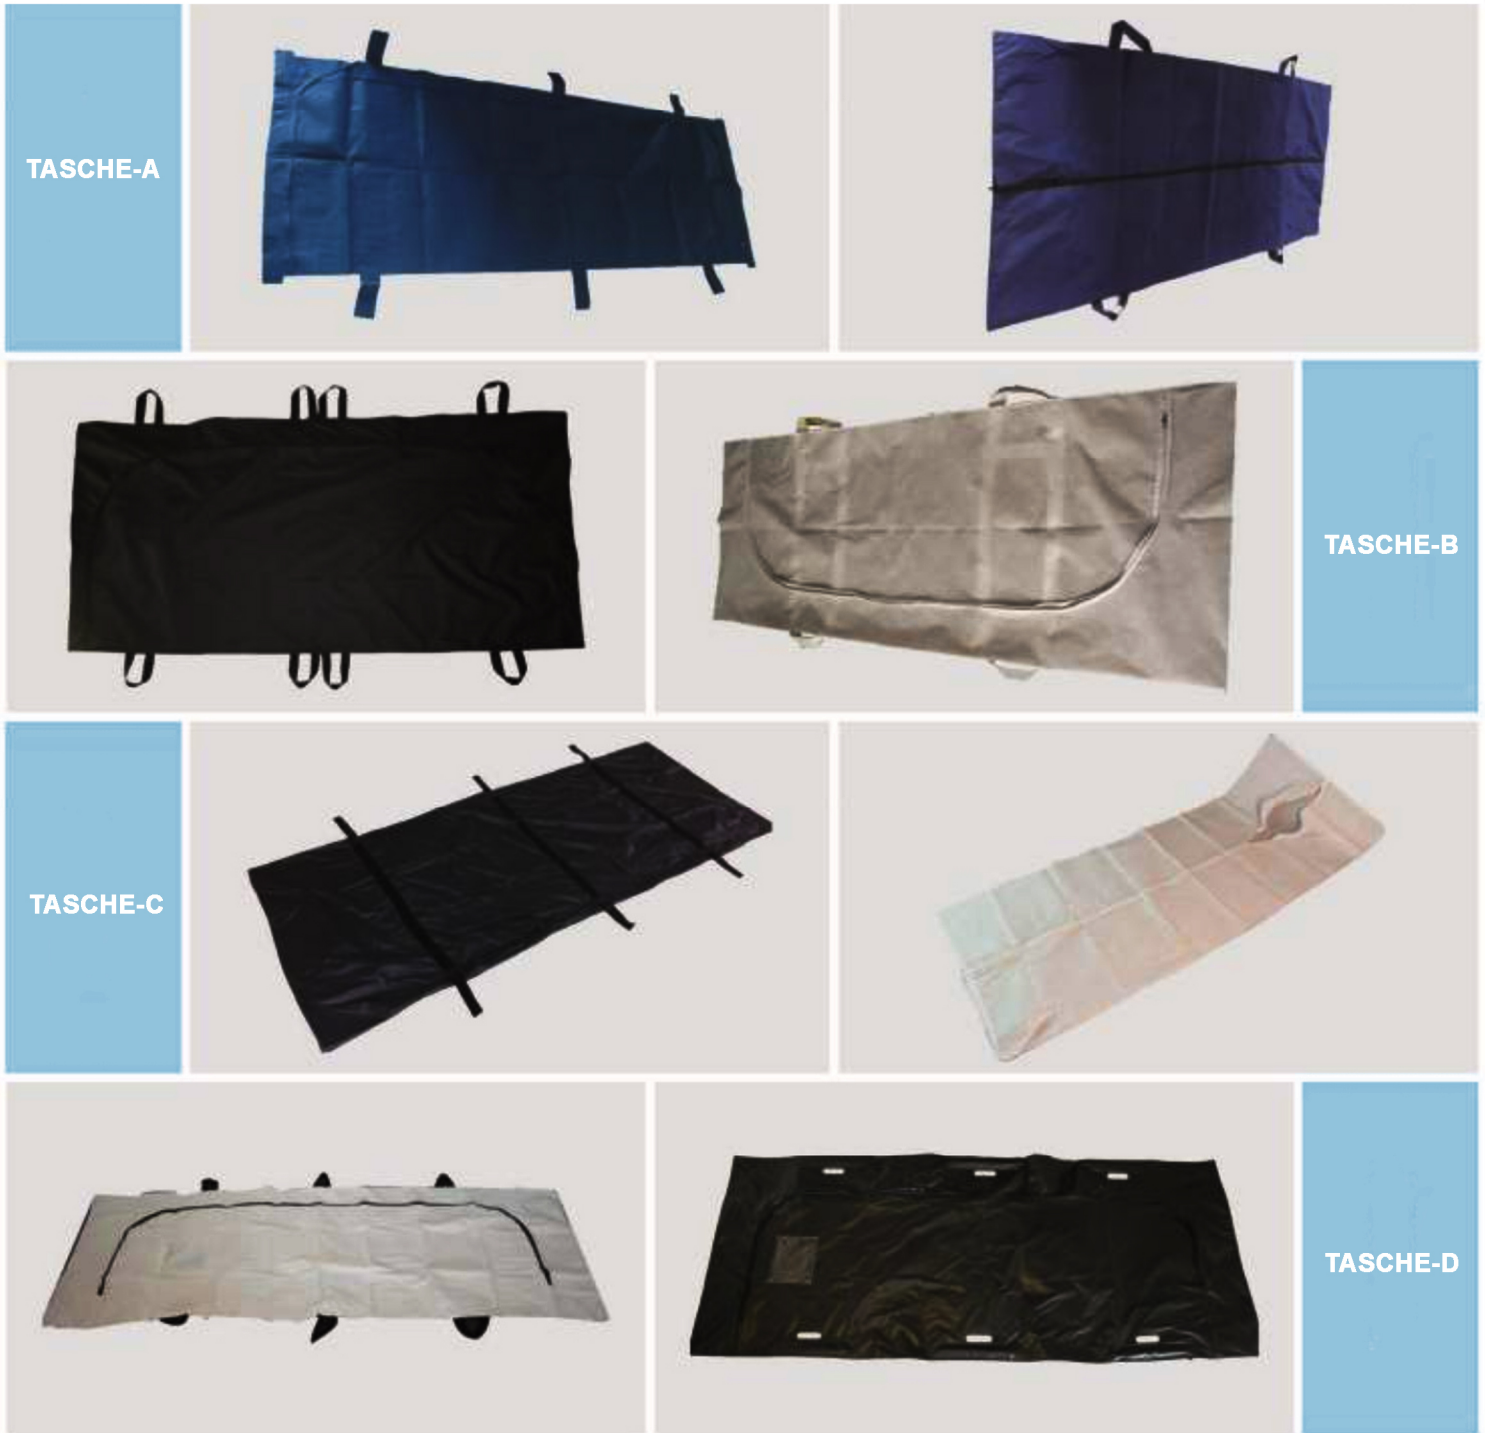

# CADAVER BAG

Picture				
Model No.	TASCHE-A	TASCHE-B	TASCHE-C	TASCHE-D
Zipper	Central zipper	C zipper	Central zipper	C zipper
Material	Non-woven		PVC	
Handle	4/6 handles		Inside/4/6/ handles	
Size (mm)	2100*900			
(in)	82.7*35.4(size adjustable)			
Color	Black/White/Blue/Green or other colors			
OEM	Accepted			